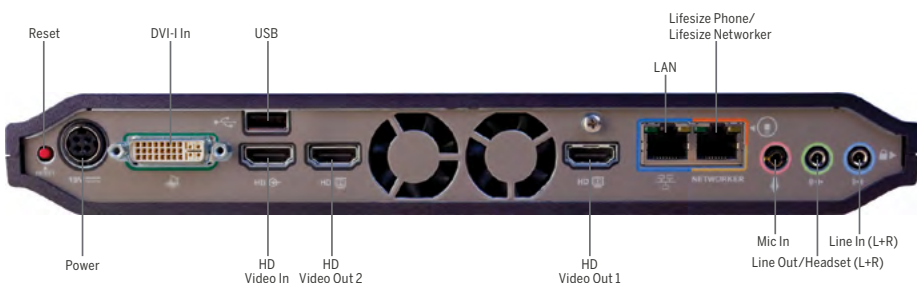

1 x HD Video In (1080p30/720p60)
1 x DVI-I In (HDMI/VGA enabled)

VIDEO OUTPUTS (2 OUTPUTS)

2 x HD digital video out (1080p30/720p60)

FULLY INTEGRATED, HD AUDIO CONFERENCE PHONE

90 Hz up to 16 kHz
Powered by codec directly through cable
Touchscreen user interface
Manage both HD video and audio
Support for up to two Lifesize MicPods (additional purchase)

Automatic gain control
Automatic noise reduction
Three-way audio add-on call capability
Single or dual Lifesize MicPod support (optional)

AUDIO INPUTS (5 INPUTS)

1 x Line In (L+R) (3.5mm)
1 x Mic In—two channel (3.5mm)
1 x RJ-45 (Lifesize Phone) (optional)
1 x HD Video In
1 x DVI-I In