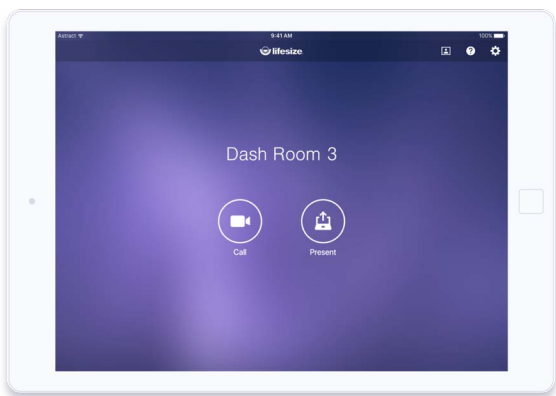

Lifesize Dash™

Start simply, scale effortlessly.

Lifesize Dash™ helps you transform your small, underutilized phone rooms into video-connected, collaboration hotspots so you can deploy modern, cost-effective workspaces in your smallest meeting rooms. This software-based video collaboration solution uses WebRTC technology to enable video, audio and wireless screen sharing on inexpensive Chromebox devices.

Lifesize Room Controller

The Lifesize Room Controller is a tablet application designed to bring touch controls to your mini meeting rooms. Search your company directory, join a meeting, wirelessly share your screen and access in-call controls like mute, add participants and call recording all with the touch of a finger.

Eliminate the clutter of cords and dongles

Perfect for Mini Spaces

Device flexibility comfortably fits your needs in mini spaces

Centrally Managed

Set up, track and manage all in one place

Same Lifesize Experience